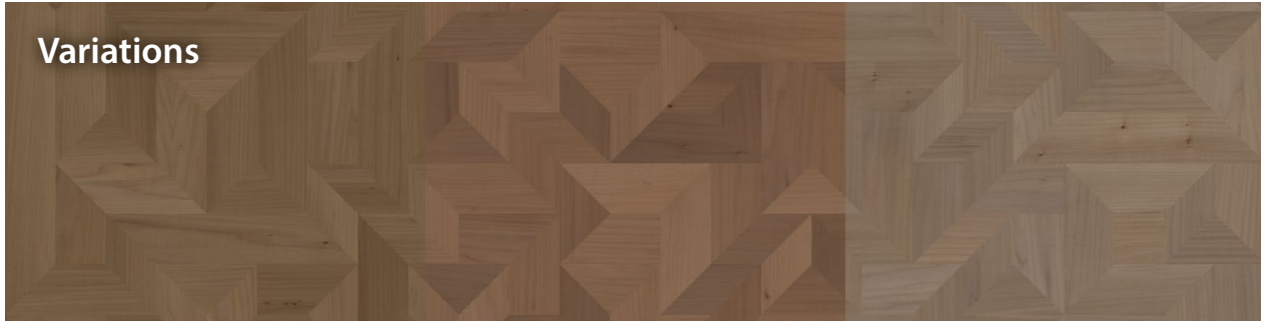

Variations