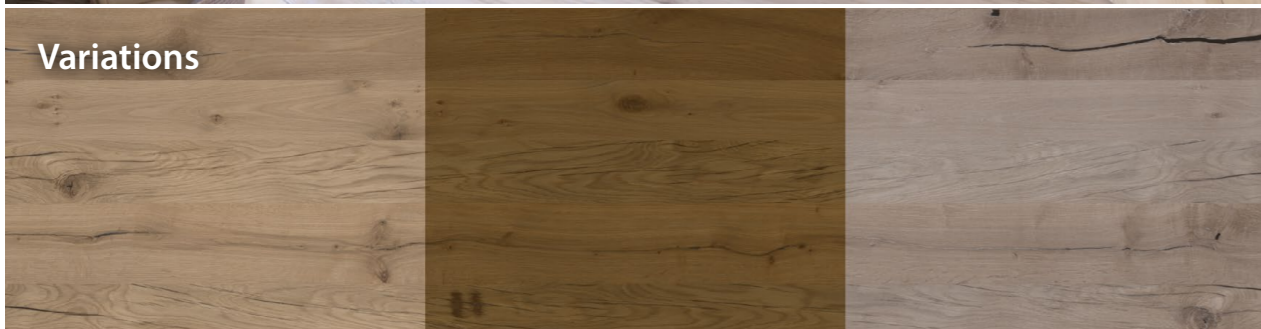

Oak, Cracked / wood-117

Design|Craft Vol. 4 - Disk #1

Variations