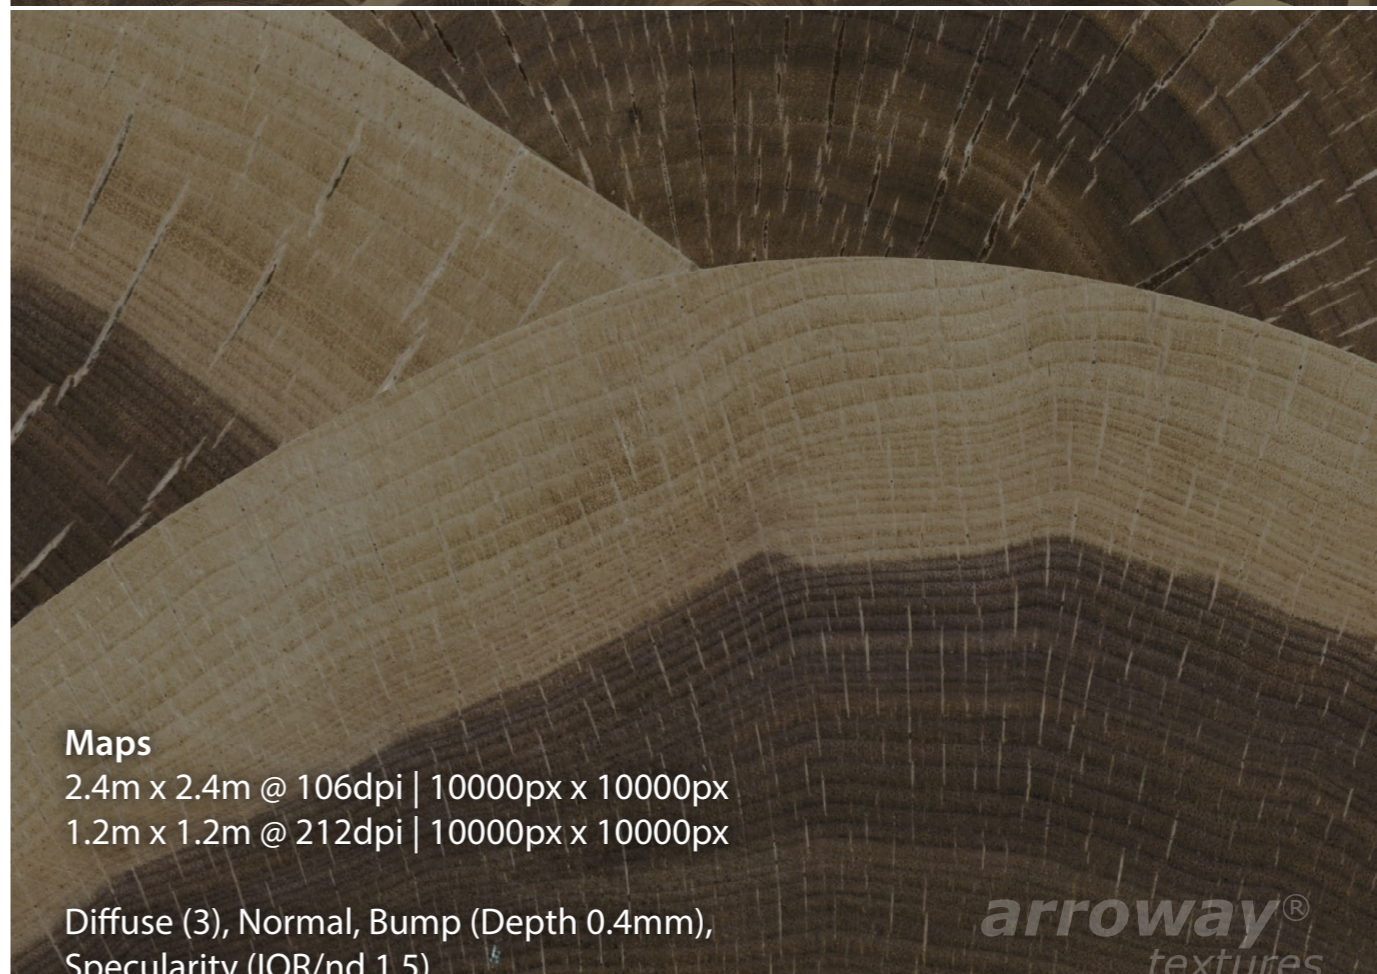

Demo

Endgrain, Segments / wood-127

Design|Craft Vol. 4 - Disk #3

Variations

Close-Up

Maps

2.4m x 2.4m @ 106dpi | 10000px x 10000px
1.2m x 1.2m @ 212dpi | 10000px x 10000px

Diffuse (3), Normal, Bump (Depth 0.4mm),
Specularity (IOR/nd 1.5)

arroway®
textures