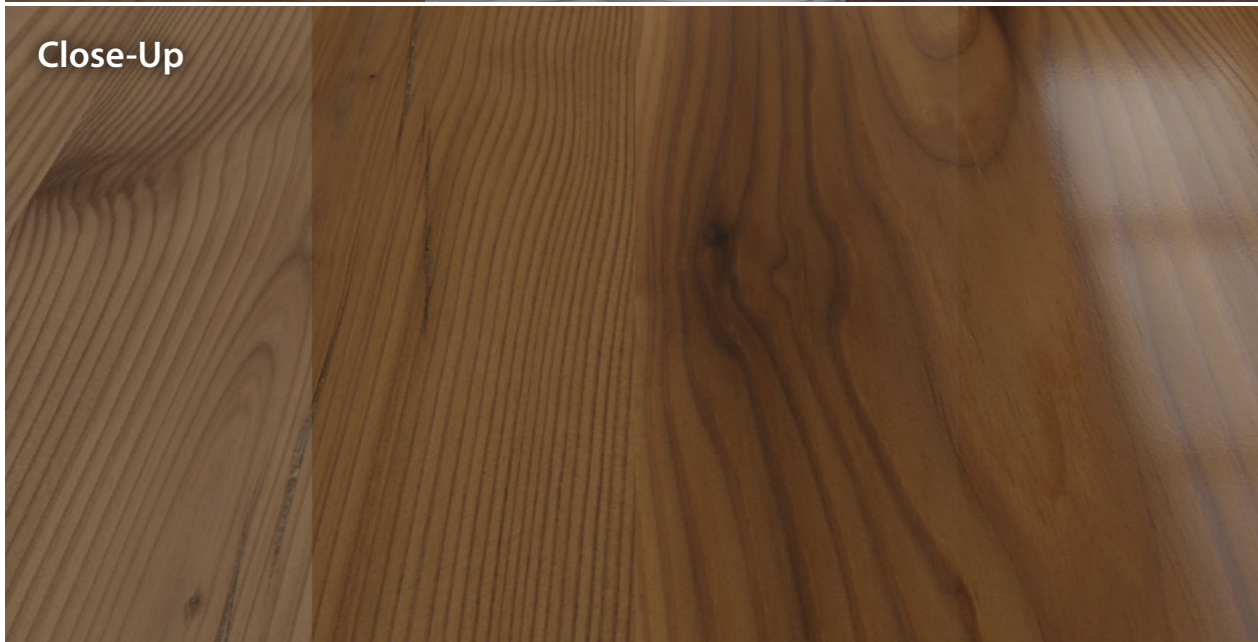

Diffuse (3), Normal, Bump (Depth 0.2mm),
Specularity (IOR/nd 1.5)

arroway[®]
textures

Demo

Variations

Close-Up

Larch, Aged / wood-132

Design|Craft Vol. 4 - Disk #4

Maps