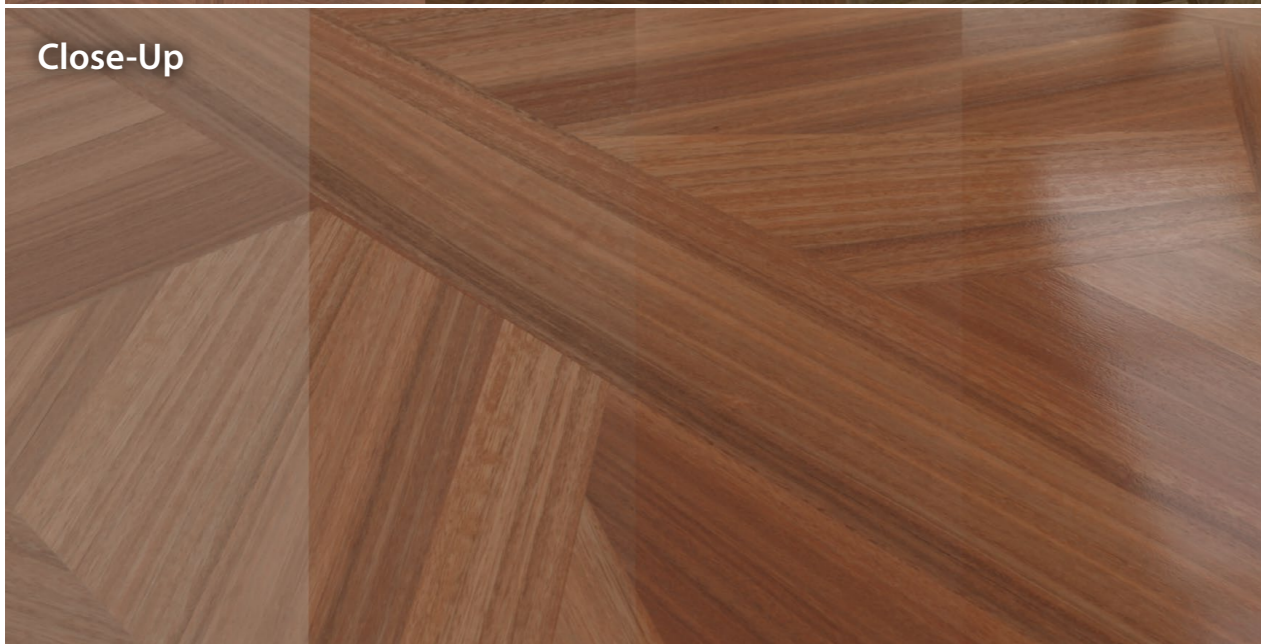

Demo

Mosaic, Criss-Cross / wood-145

Design|Craft Vol. 4 - Disk #5

Variations

Close-Up

Maps

2.4m x 2.4m @ 106dpi | 10000px x 10000px

Diffuse (3), Normal, Bump (Depth 0.2mm),
Specularity (IOR/nd 1.5), Anisotropy Angle

arroway®
textures