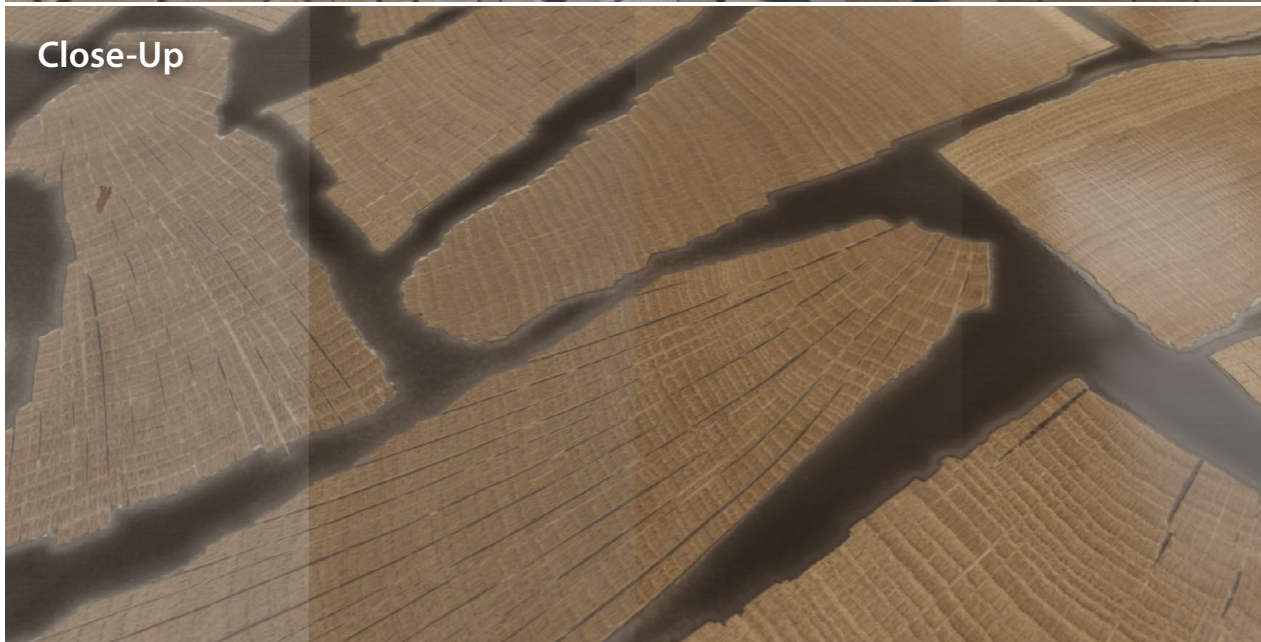

2.4m x 2.4m @ 106dpi | 10000px x 10000px
1.2m x 1.2m @ 212dpi | 10000px x 10000px

Diffuse (3), Normal, Bump (Depth 0.8mm),
Specularity (IOR/nd 1.5)

arroway[®]
textures

Demo

Variations

Close-Up

Endgrain, Segments / wood-129