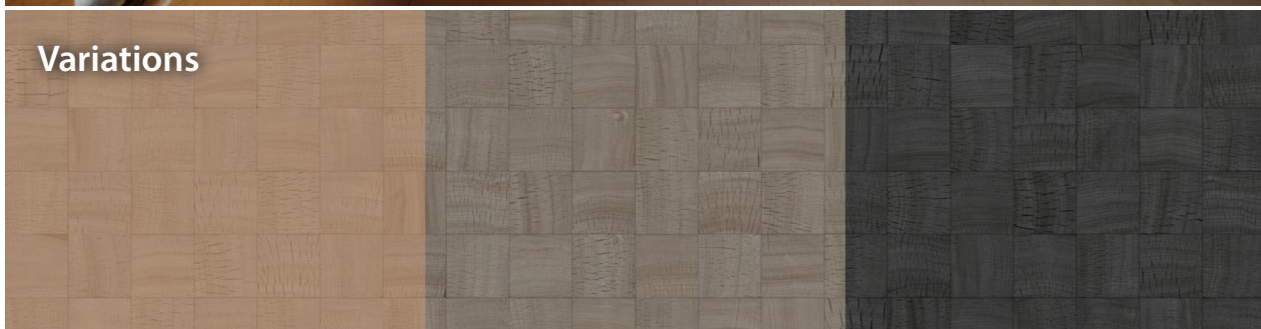

Maps

2.4m x 2.4m @ 106dpi | 10000px x 10000px
2.4m x 0.6m @ 212dpi | 20000px x 5000px

Diffuse (3), Normal, Bump (Depth 0.4mm),
Specularity (IOR/nd 1.5)

arroway[®]
textures

Demo

Variations

Close-Up

Endgrain, Weave / wood-125