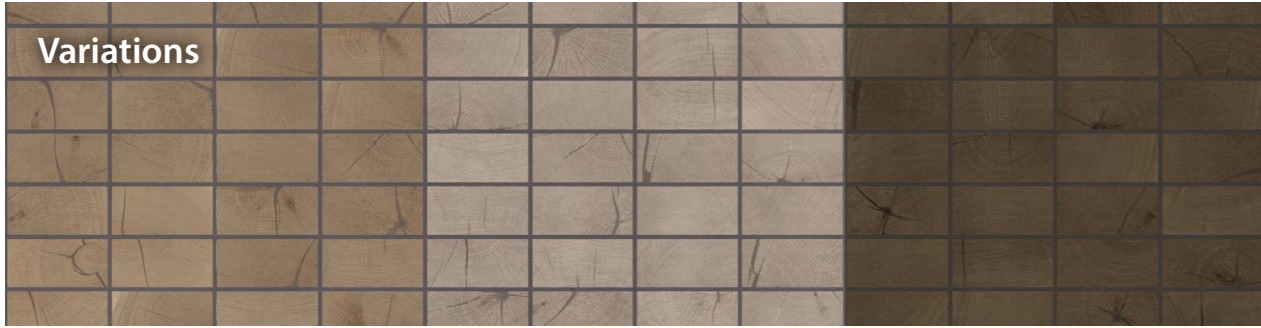

Variations