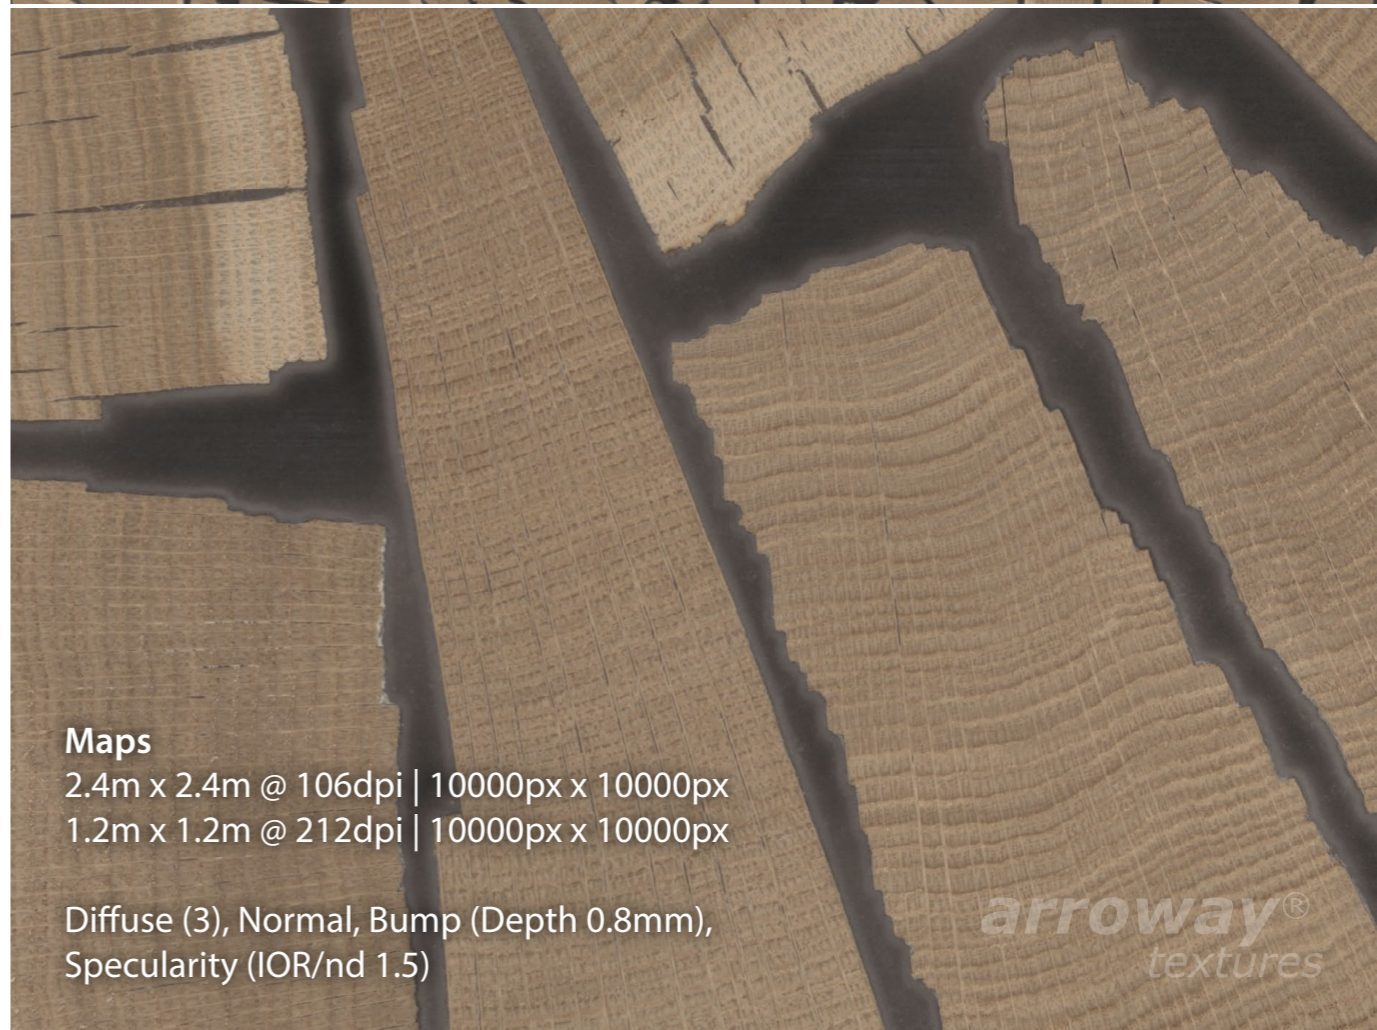

Endgrain, Segments / wood-129

Design|Craft Vol. 4 - Disk #3