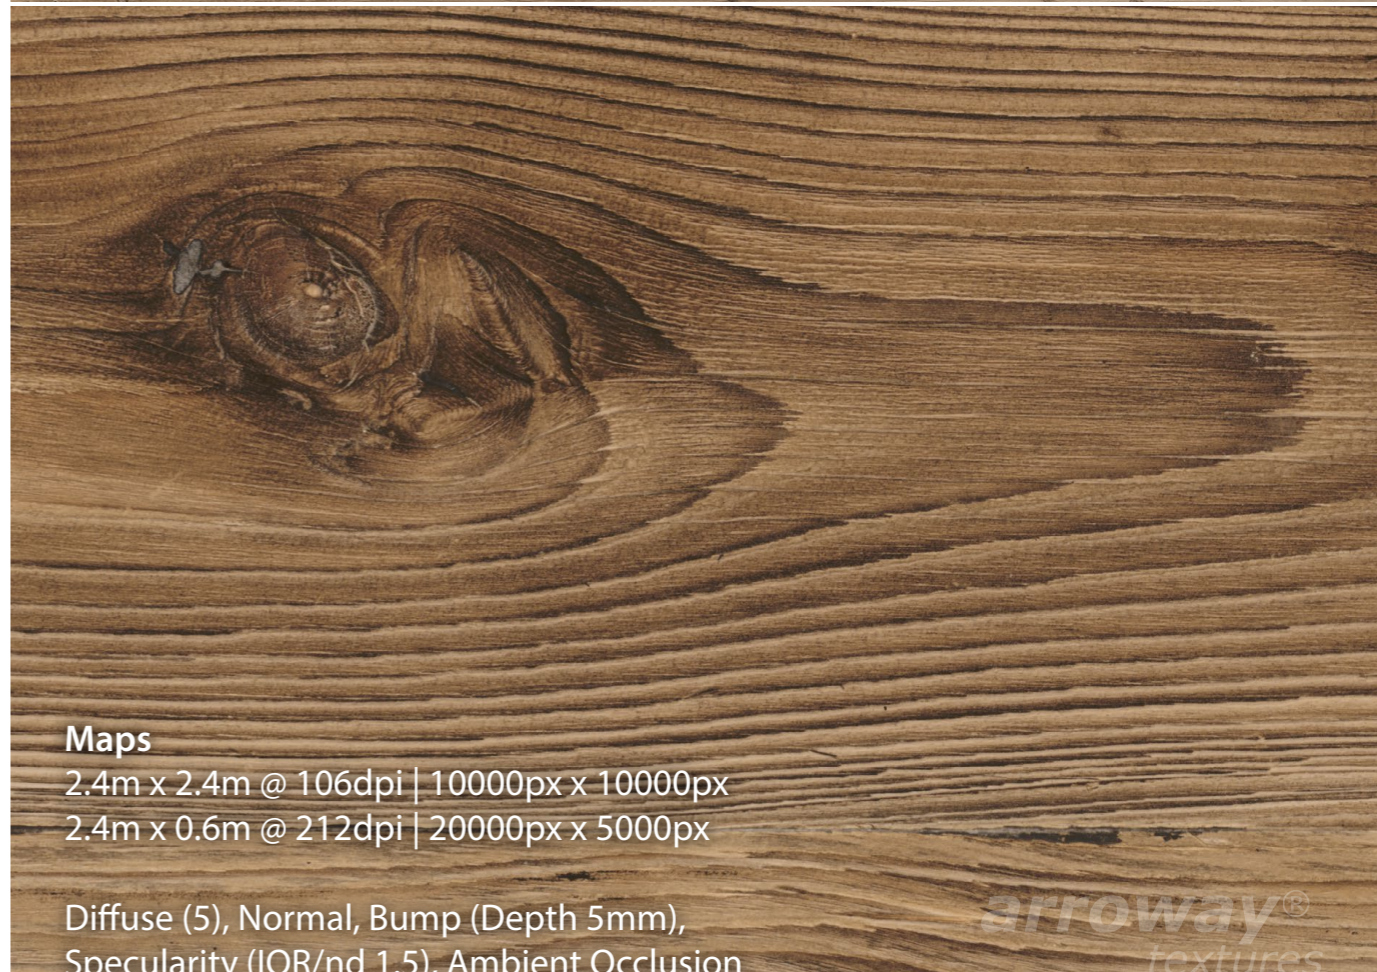

Reclaimed Wood / wood-112

Design|Craft Vol. 4 - Disk #1

Maps

2.4m x 2.4m @ 106dpi | 10000px x 10000px

2.4m x 0.6m @ 212dpi | 20000px x 5000px

Diffuse (5), Normal, Bump (Depth 5mm),
Specularity (IOR/nd 1.5), Ambient Occlusion

arroway®
textures