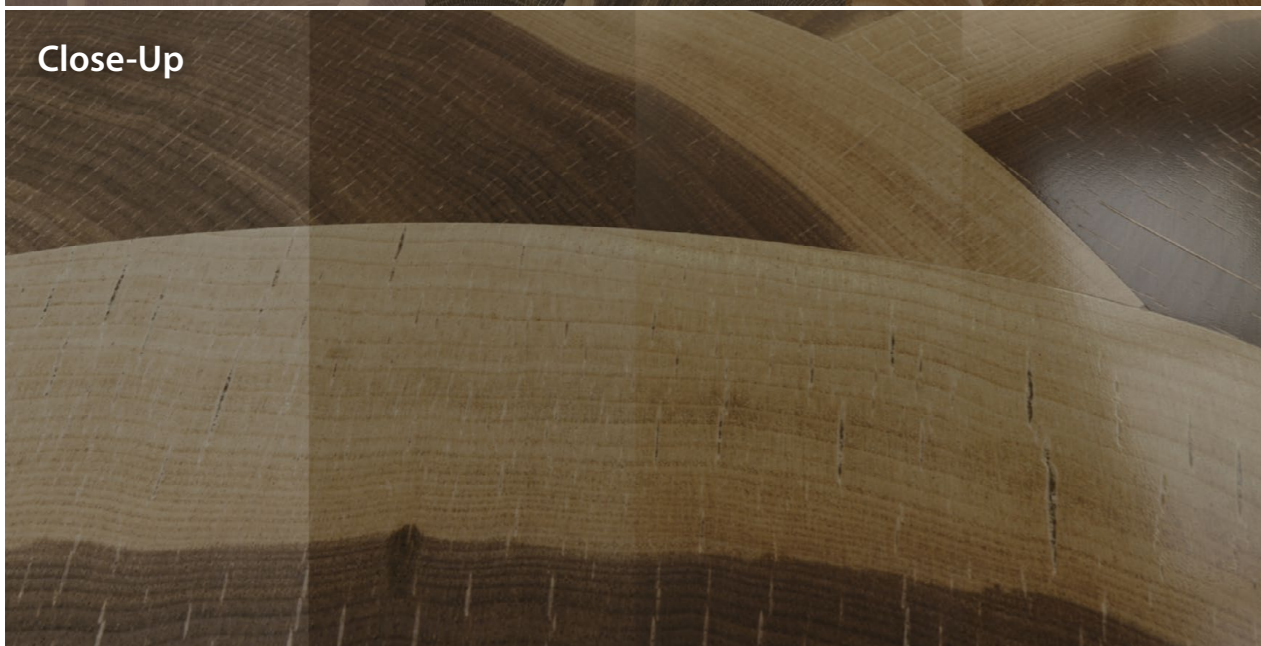

Demo

Endgrain, Segments / wood-127

Design|Craft Vol. 4 - Disk #3

Variations

Close-Up

Maps

2.4m x 2.4m @ 106dpi | 10000px x 10000px
1.2m x 1.2m @ 212dpi | 10000px x 10000px

Diffuse (3), Normal, Bump (Depth 0.4mm),
Specularity (IOR/nd 1.5)

arroway®
textures