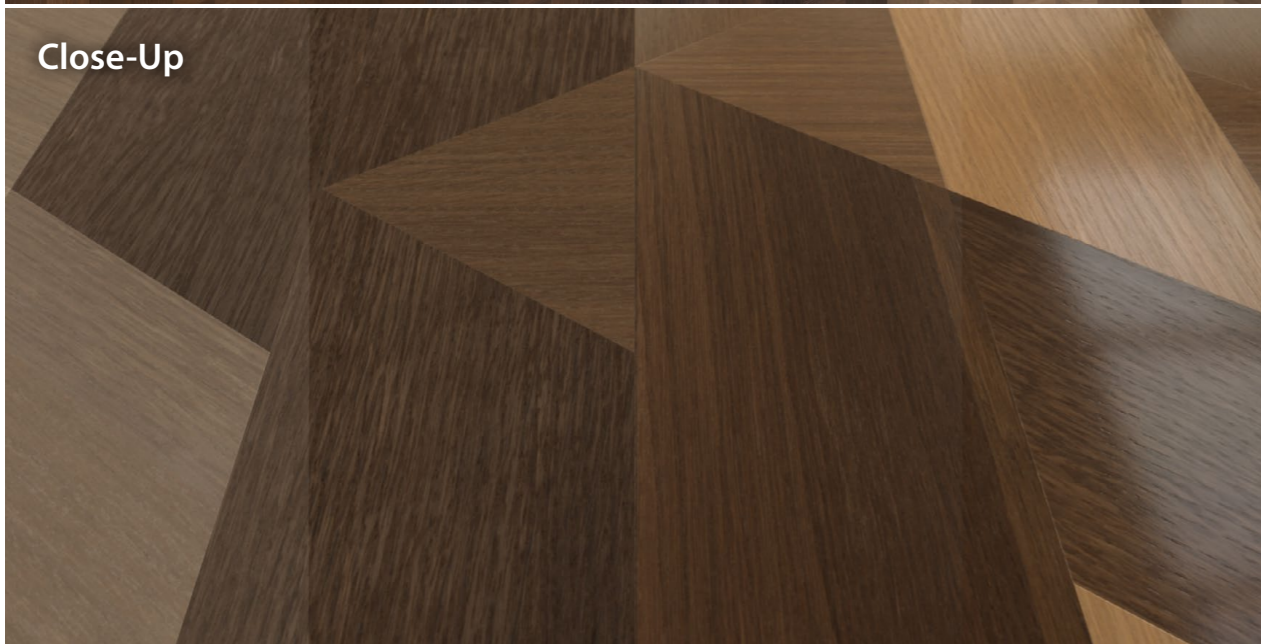

Demo

Mosaic, Prism / wood-146

Design|Craft Vol. 4 - Disk #5

Variations

Close-Up

Maps

2.4m x 2.4m @ 106dpi | 10000px x 10000px

1.2m x 1.2m @ 212dpi | 10000px x 10000px

Diffuse (3), Normal, Bump (Depth 0.2mm),
Specularity (IOR/nd 1.5), Anisotropy Angle

arroway®
textures