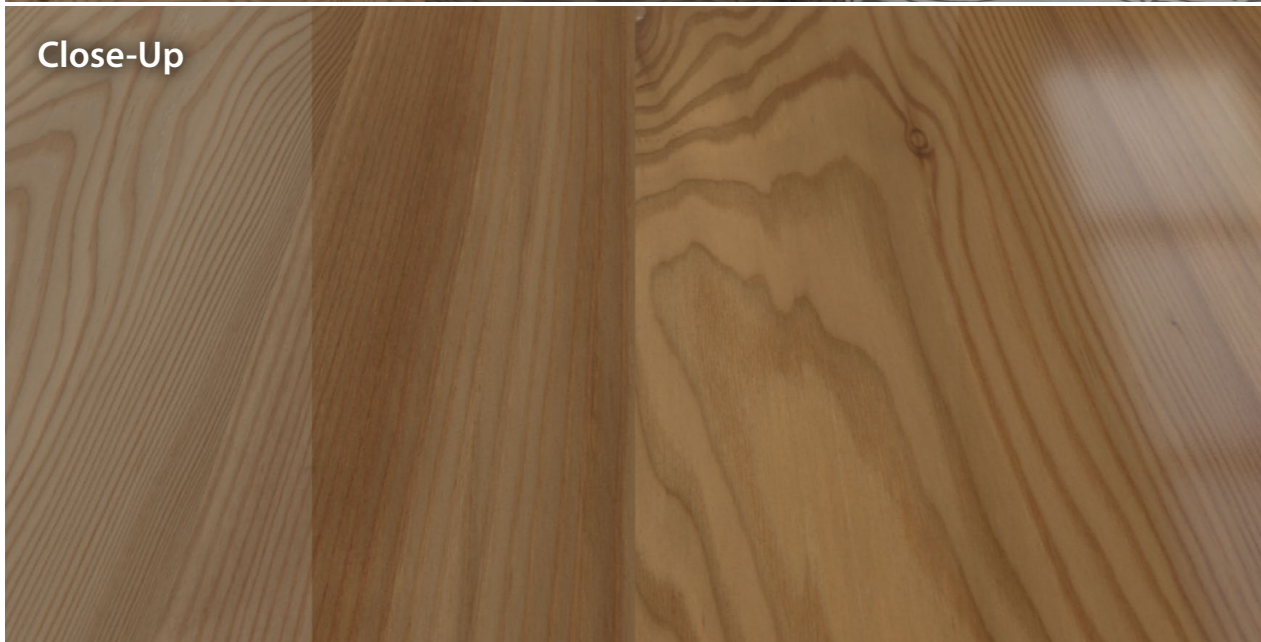

Close-Up

Larch, Smoked / wood-134

Design|Craft Vol. 4 - Disk #4

Maps

2.4m x 2.4m @ 106dpi | 10000px x 10000px

2.4m x 0.6m @ 212dpi | 20000px x 5000px

Diffuse (3), Normal, Bump (Depth 0.2mm),
Specularity (IOR/nd 1.5)