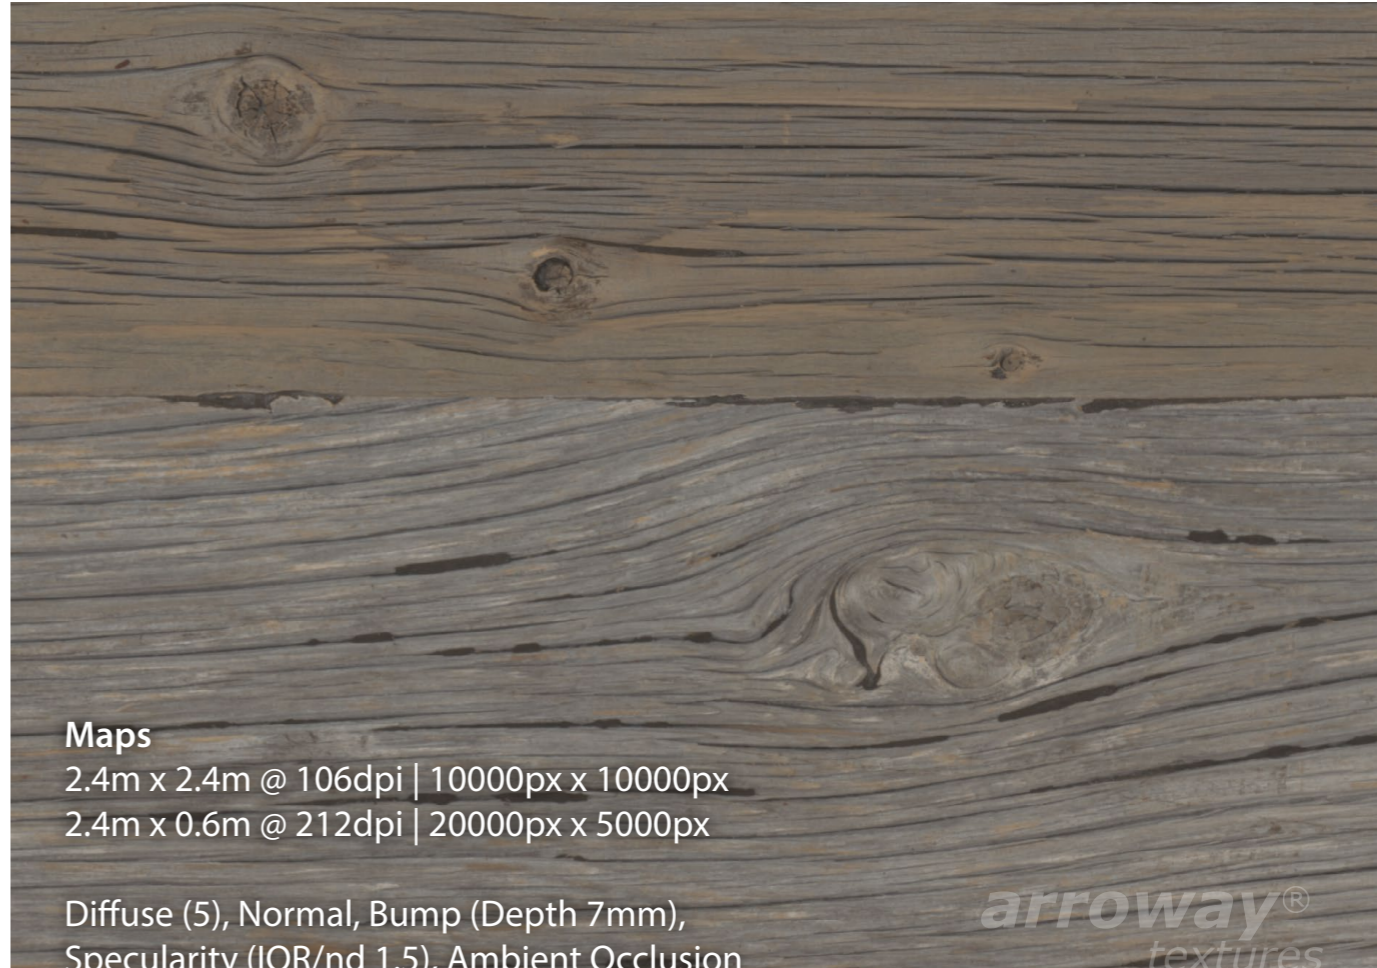

Reclaimed Wood / wood-113

Design|Craft Vol. 4 - Disk #1

Maps

2.4m x 2.4m @ 106dpi | 10000px x 10000px

2.4m x 0.6m @ 212dpi | 20000px x 5000px

Diffuse (5), Normal, Bump (Depth 7mm),
Specularity (IOR/nd 1.5), Ambient Occlusion

arroway®
textures