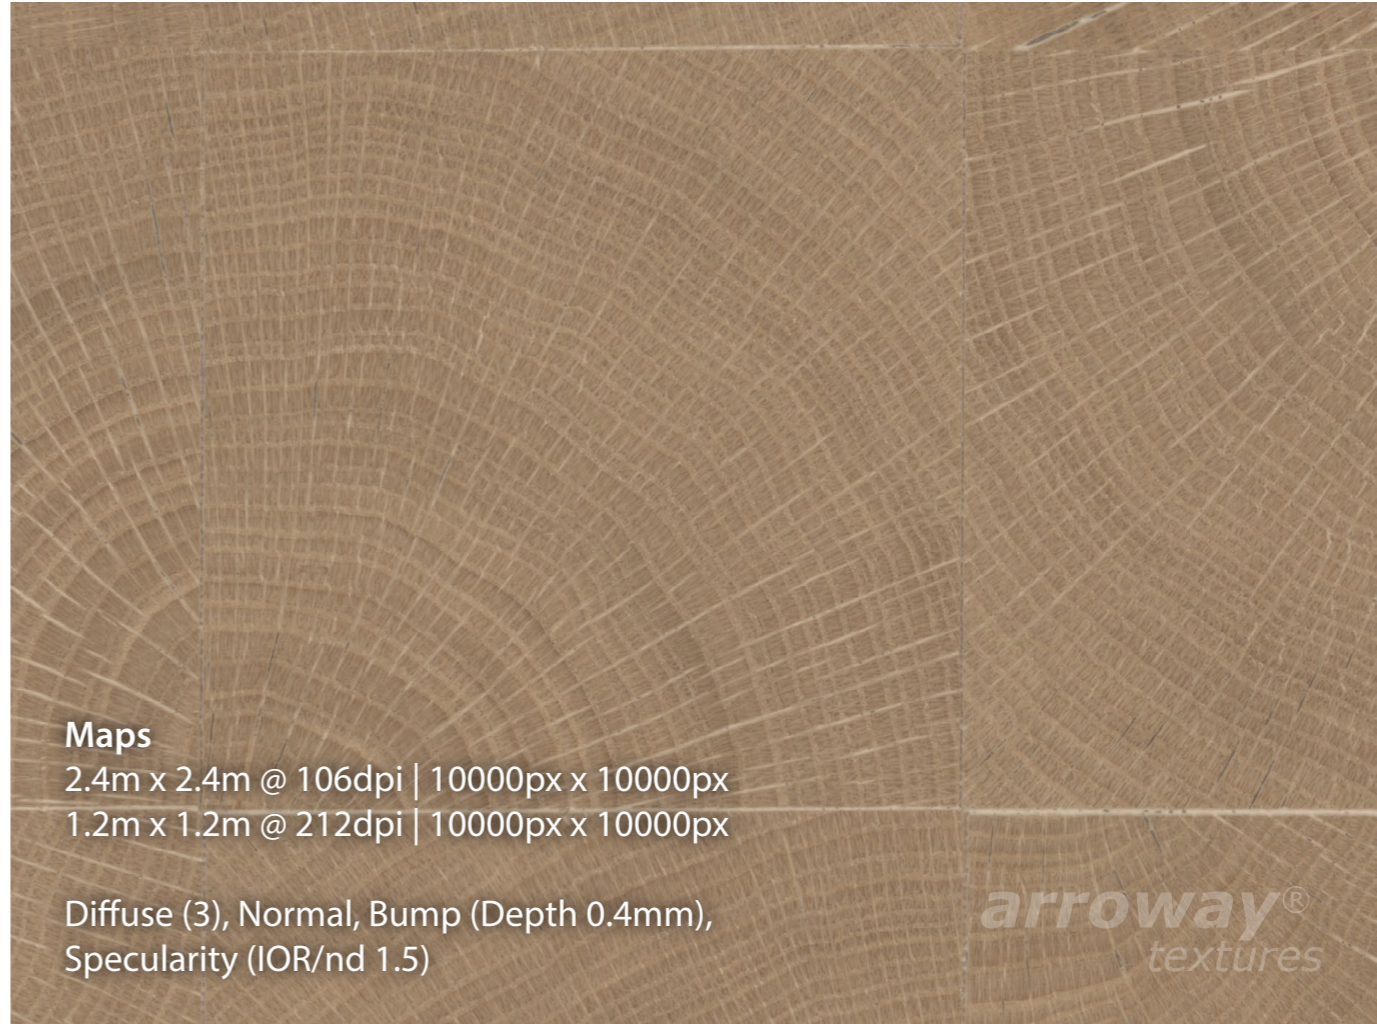

arroway[®]
textures

Demo

Variations

Close-Up

Endgrain, Squares / wood-123

Design|Craft Vol. 4 - Disk #2

Maps

2.4m x 2.4m @ 106dpi | 10000px x 10000px