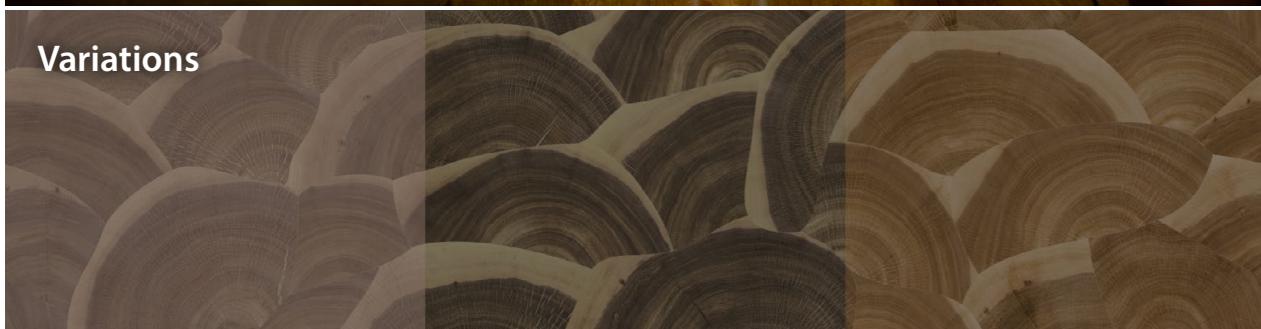

Variations