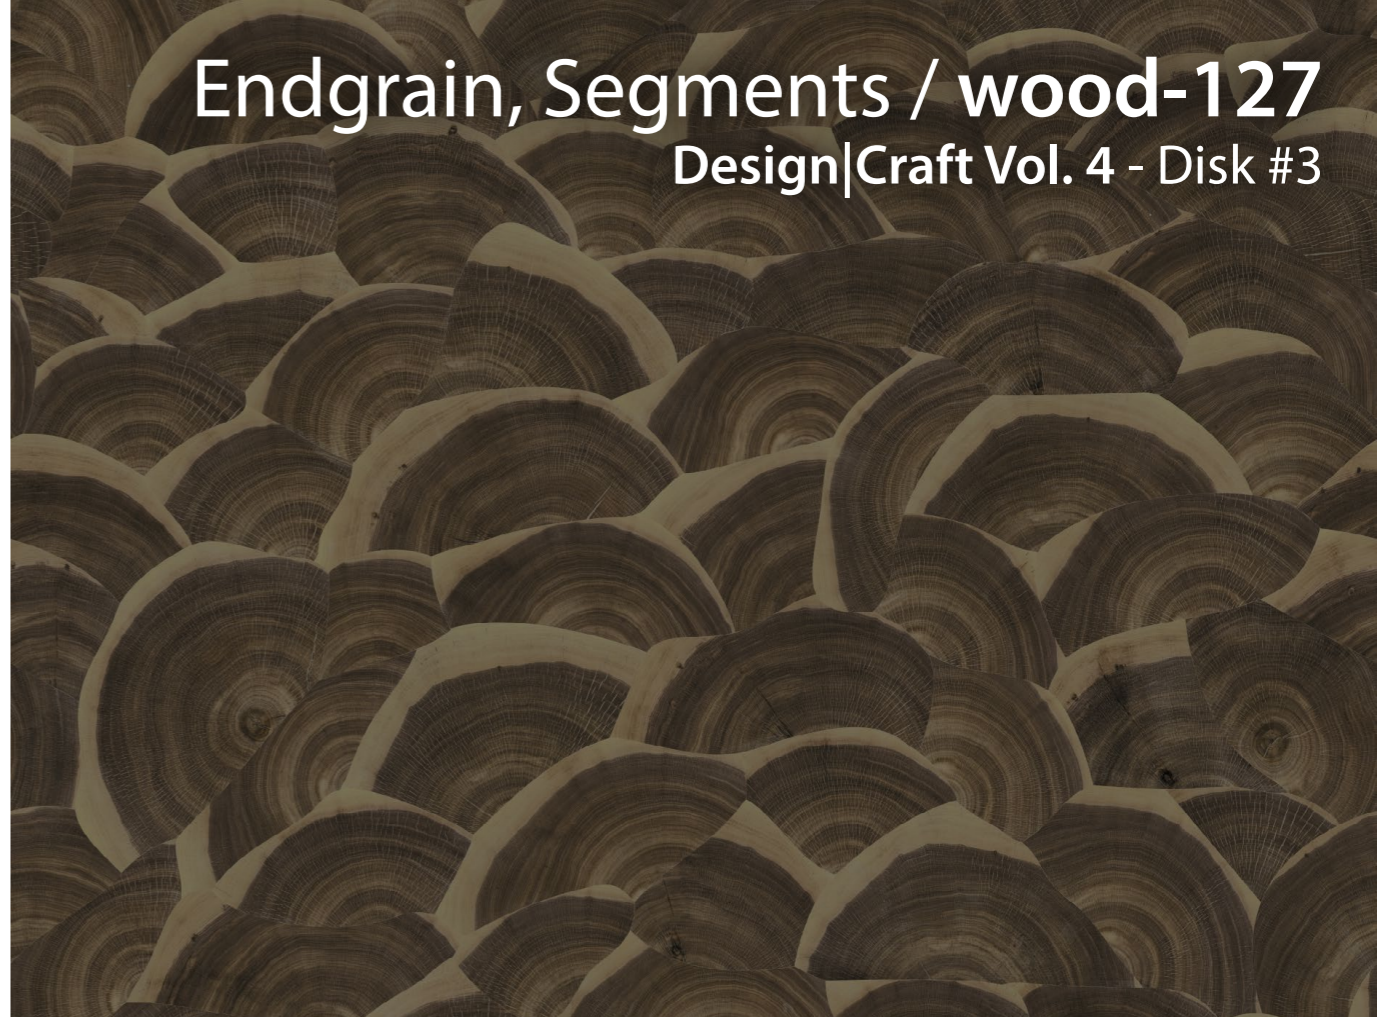

Endgrain, Segments / wood-127

Design|Craft Vol. 4 - Disk #3