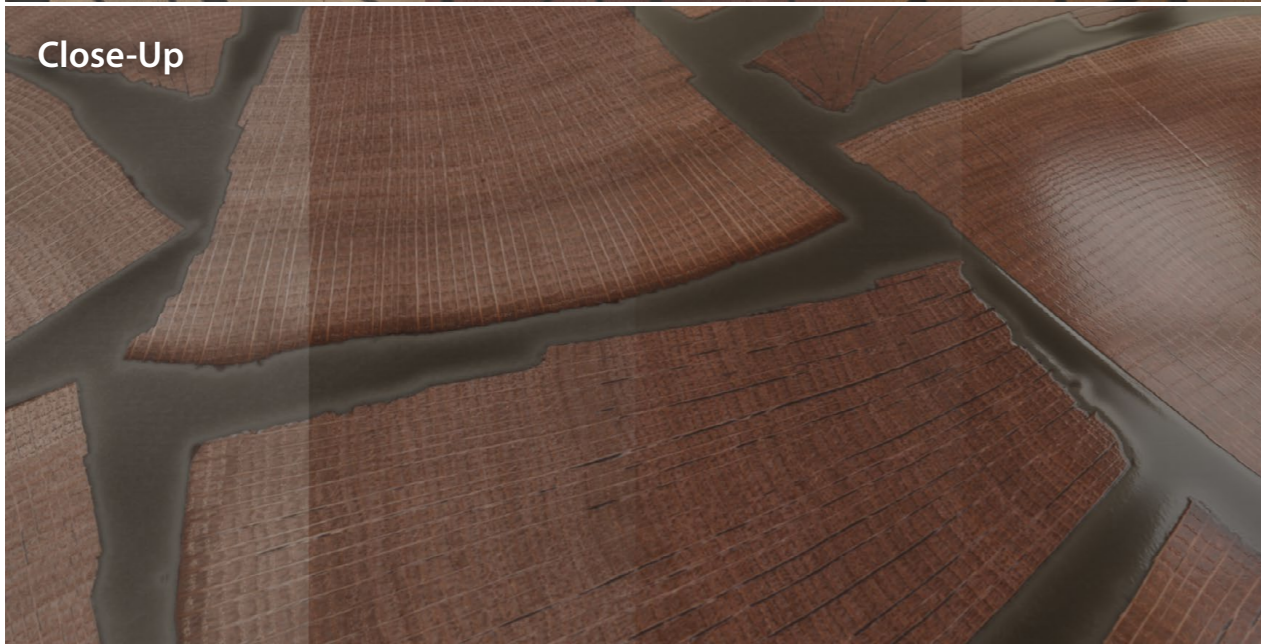

Diffuse (3), Normal, Bump (Depth 0.4mm),
Specularity (IOR/nd 1.5)

arroway[®]
textures

Demo

Variations

Close-Up

Endgrain, Segments / wood-128

Design|Craft Vol. 4 - Disk #3

Maps