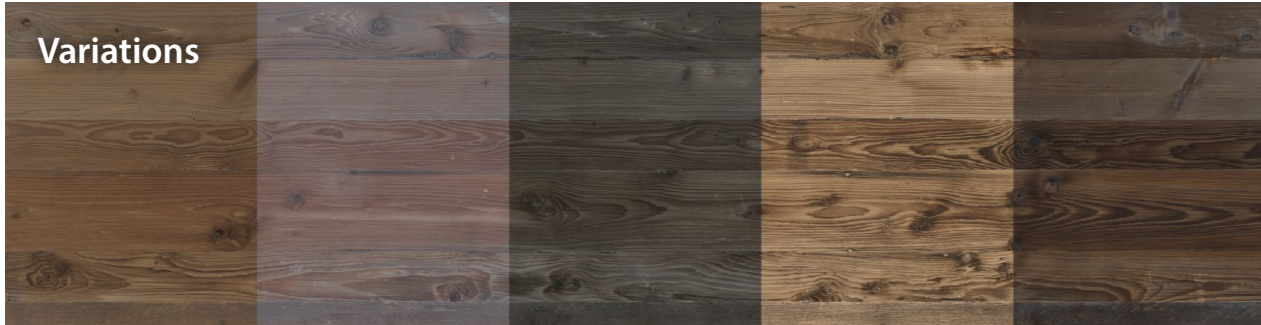

Variations